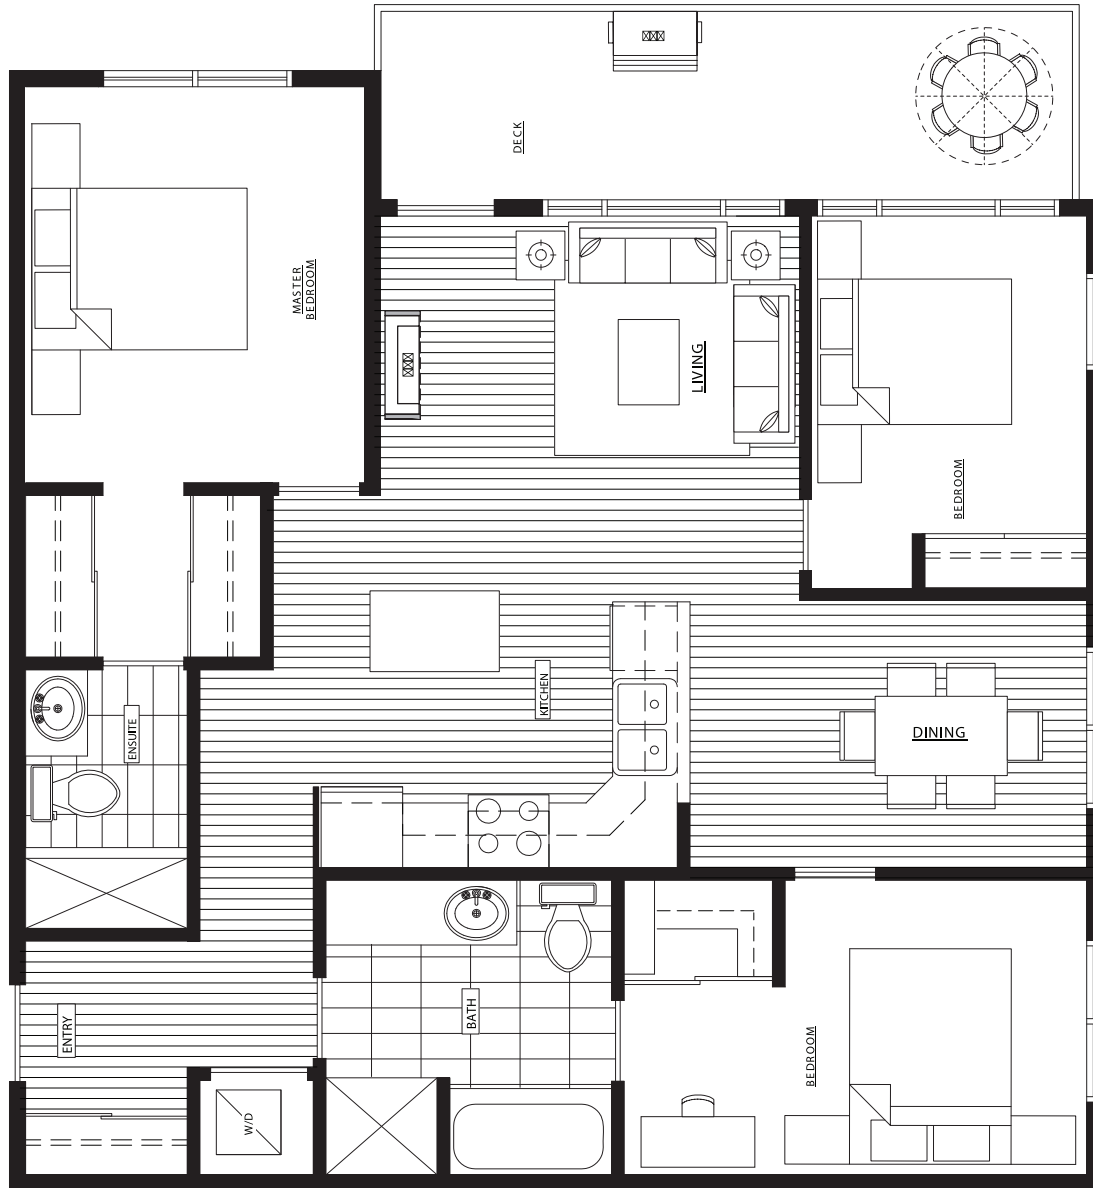

# E 3 Bedroom

1061 - 1066 SQ. FT.

\*Ground level unit shown

**2 PARKING STALLS**  
**1 STORAGE**

1st floor

2nd & 3rd floor

4th floor