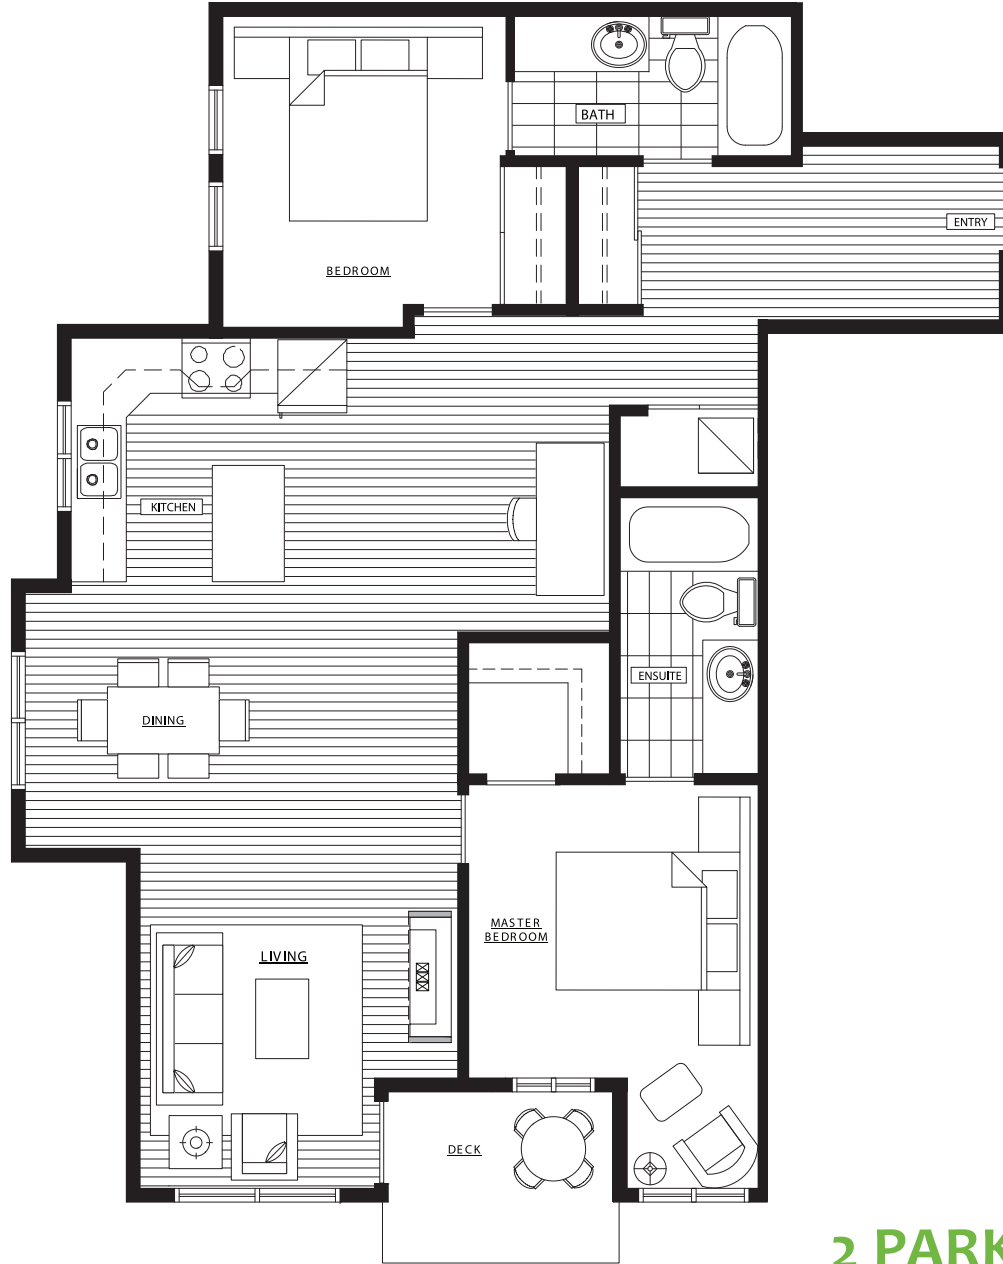

D6

2 Bedroom
3 Bedroom Option Available

1028 SQ. FT.

2 PARKING STALL
1 STORAGE

1st floor

2nd & 3rd floor

4th floor