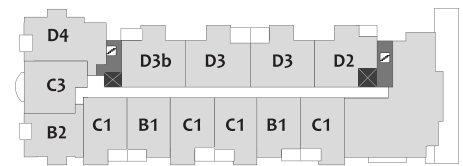

D6

2 Bedroom
3 Bedroom Option Available

1028 SQ. FT.

2 PARKING STALL
1 STORAGE

1st floor

2nd & 3rd floor

4th floor