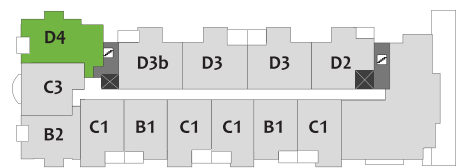

D4

2 Bedroom
3 Bedroom Option available

985 SQ. FT.

2 PARKING STALL
1 STORAGE

1st floor

2nd & 3rd floor

4th floor