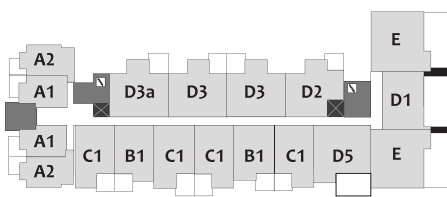

D4

2 Bedroom
3 Bedroom Option available

985 SQ. FT.

2 PARKING STALL
1 STORAGE

1st floor

2nd & 3rd floor

4th floor