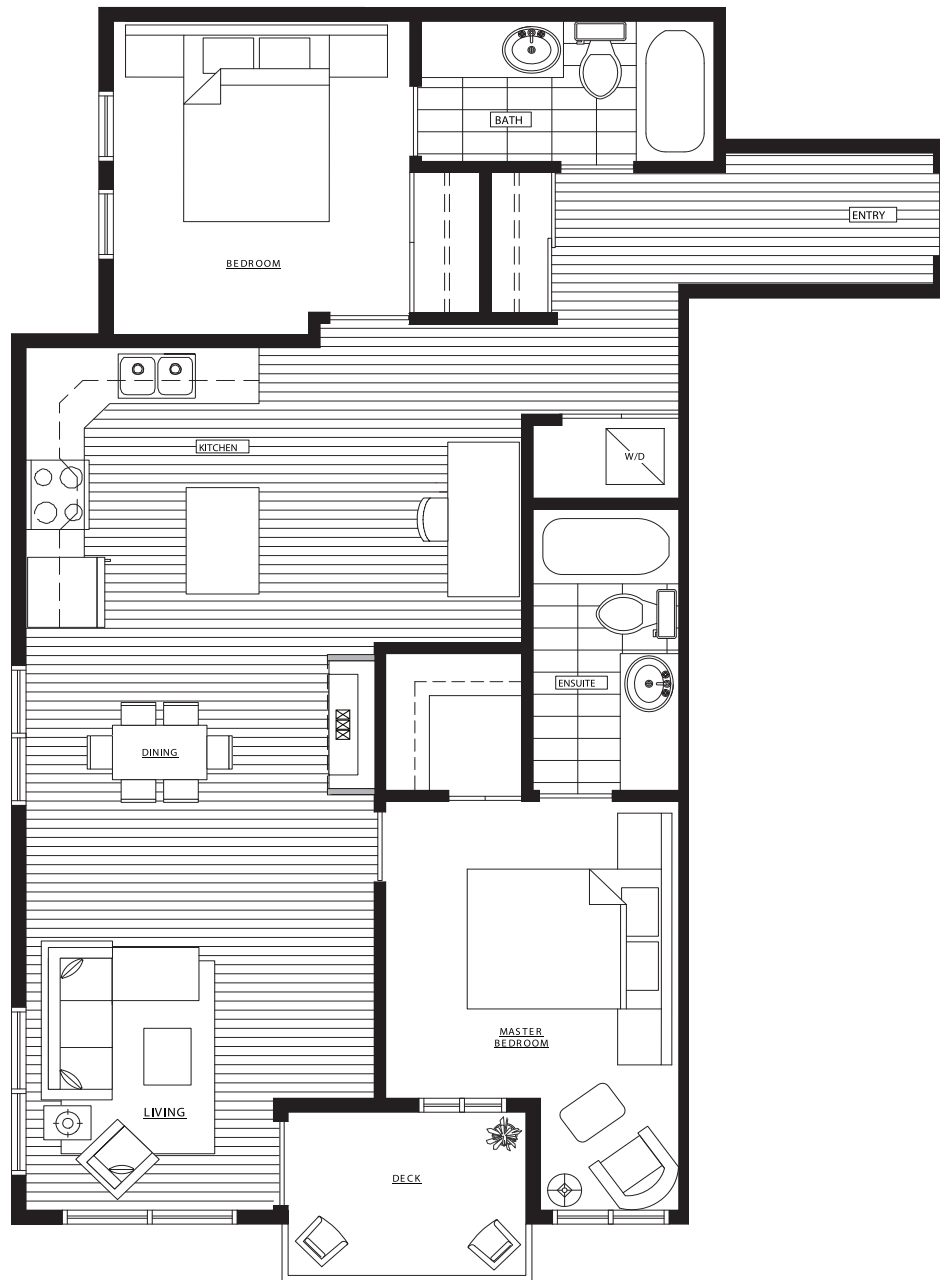

D4

2 Bedroom
3 Bedroom Option available

985 SQ. FT.

2 PARKING STALL
1 STORAGE

1st floor

2nd & 3rd floor

4th floor