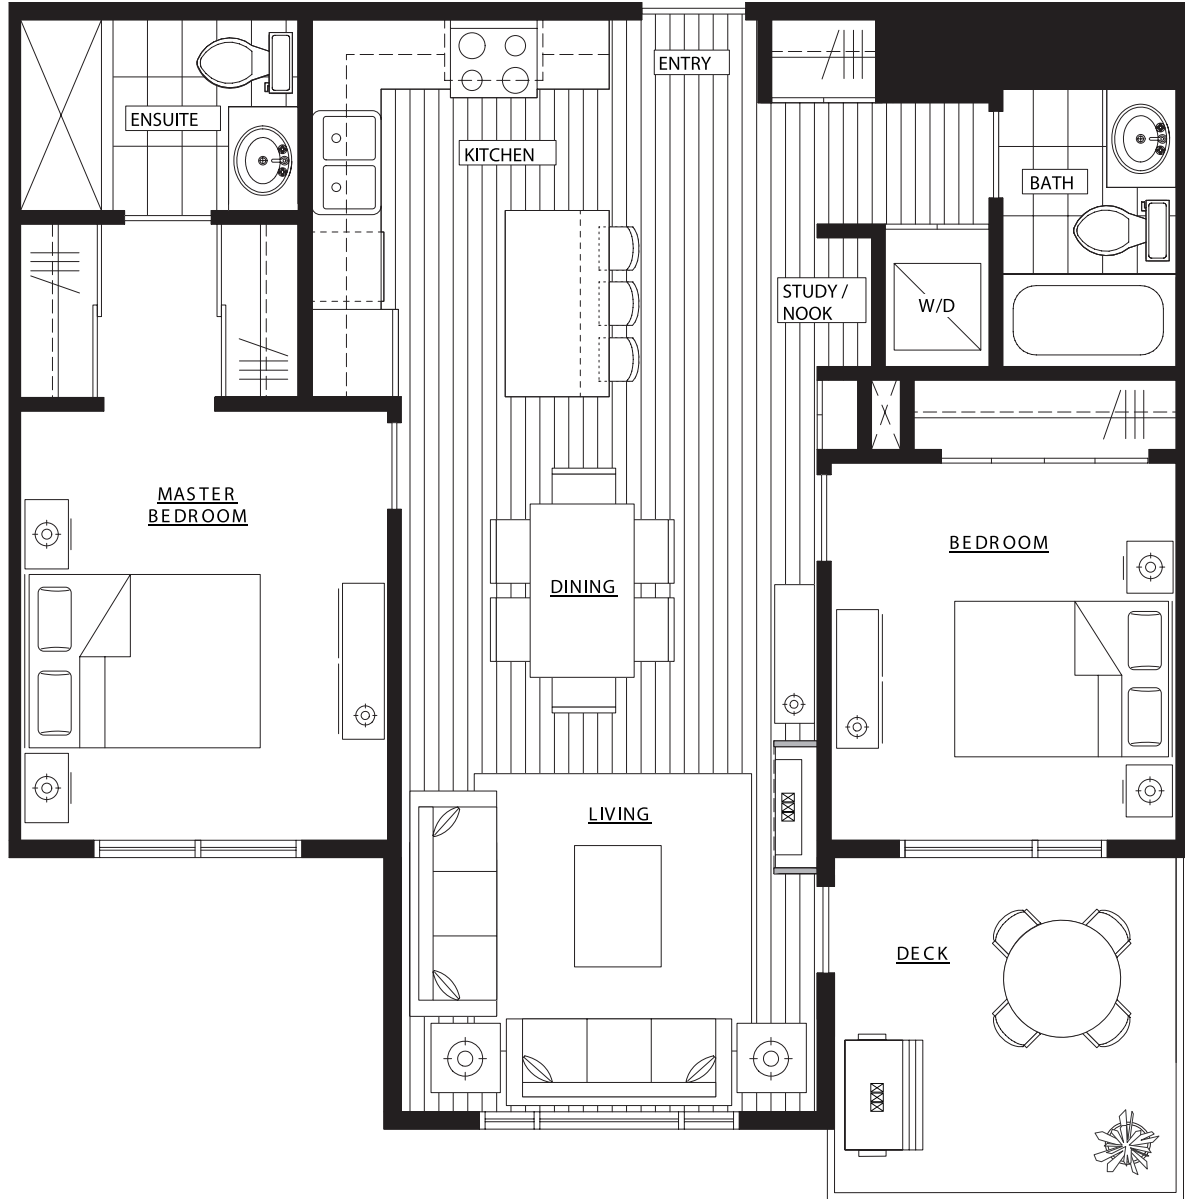

# D3a

2 Bedroom

912 SQ. FT.

**2 PARKING STALL**  
**1 STORAGE**

1st floor

2nd & 3rd floor

4th floor