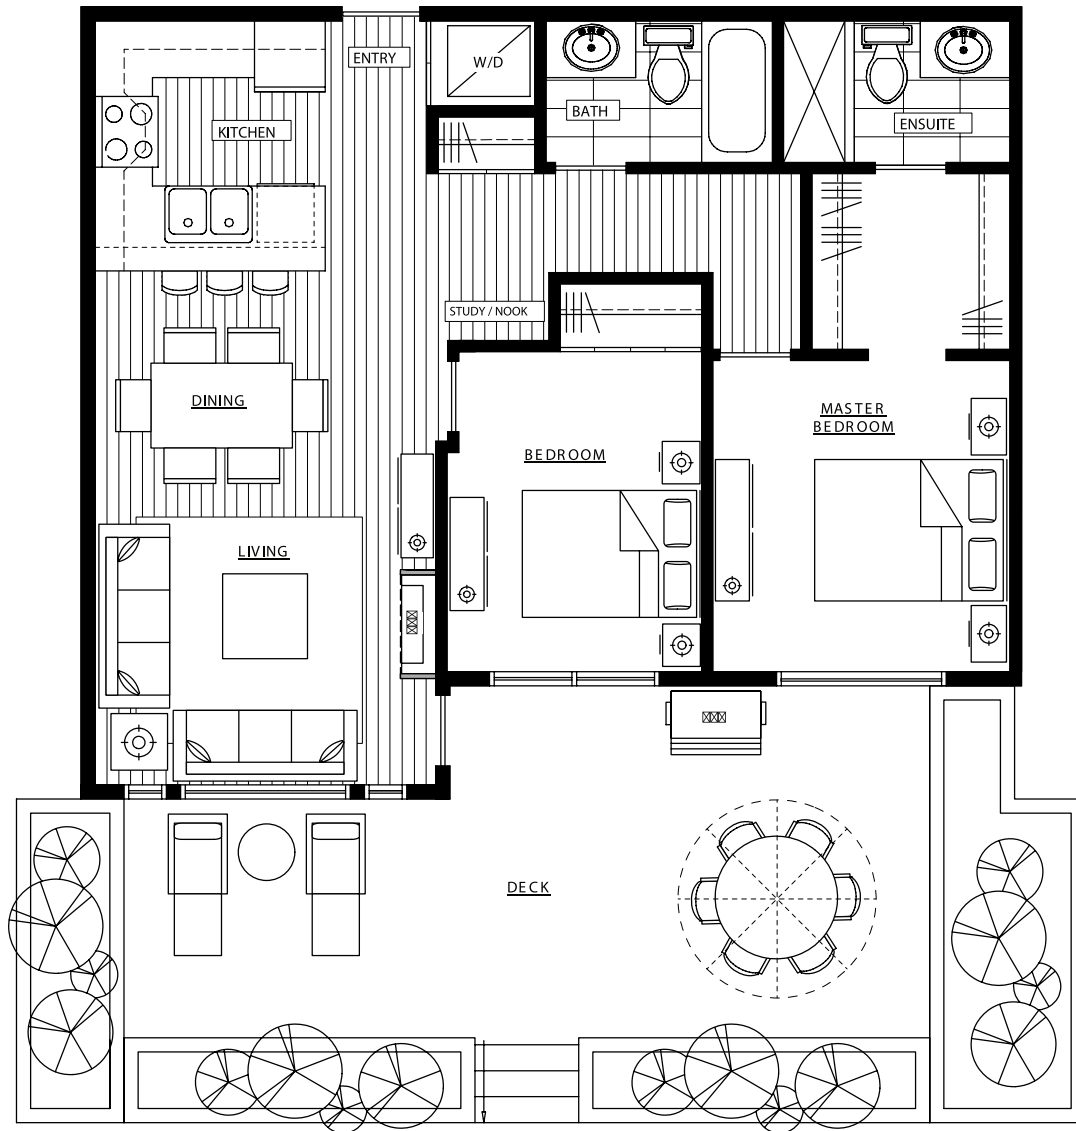

D1 2 Bedroom

835 SQ. FT.

*Ground level unit shown

2 PARKING STALL
1 STORAGE

1st floor

2nd & 3rd floor

4th floor