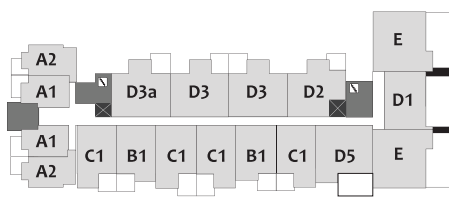

C3

2 Bedroom

798 SQ. FT.

1 PARKING STALL
1 STORAGE

1st floor

2nd & 3rd floor

4th floor