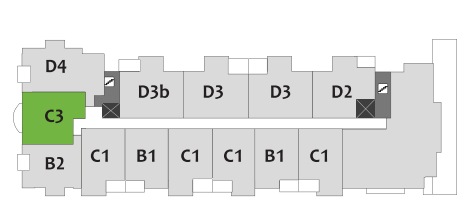

C3

2 Bedroom

798 SQ. FT.

1 PARKING STALL
1 STORAGE

1st floor

2nd & 3rd floor

4th floor