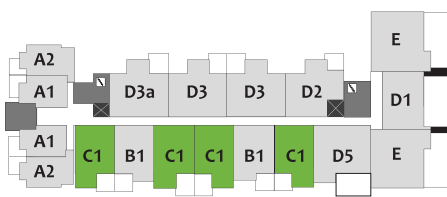

C1

2 Bedroom

730 SQ. FT.

*Ground level unit shown

1 PARKING STALL
1 STORAGE

1st floor

2nd & 3rd floor

4th floor