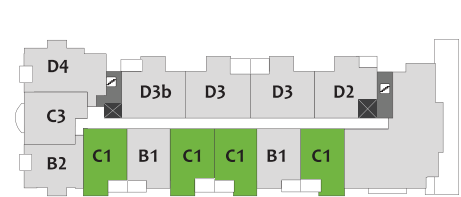

C1

2 Bedroom

730 SQ. FT.

*Ground level unit shown

1 PARKING STALL
1 STORAGE

1st floor

2nd & 3rd floor

4th floor