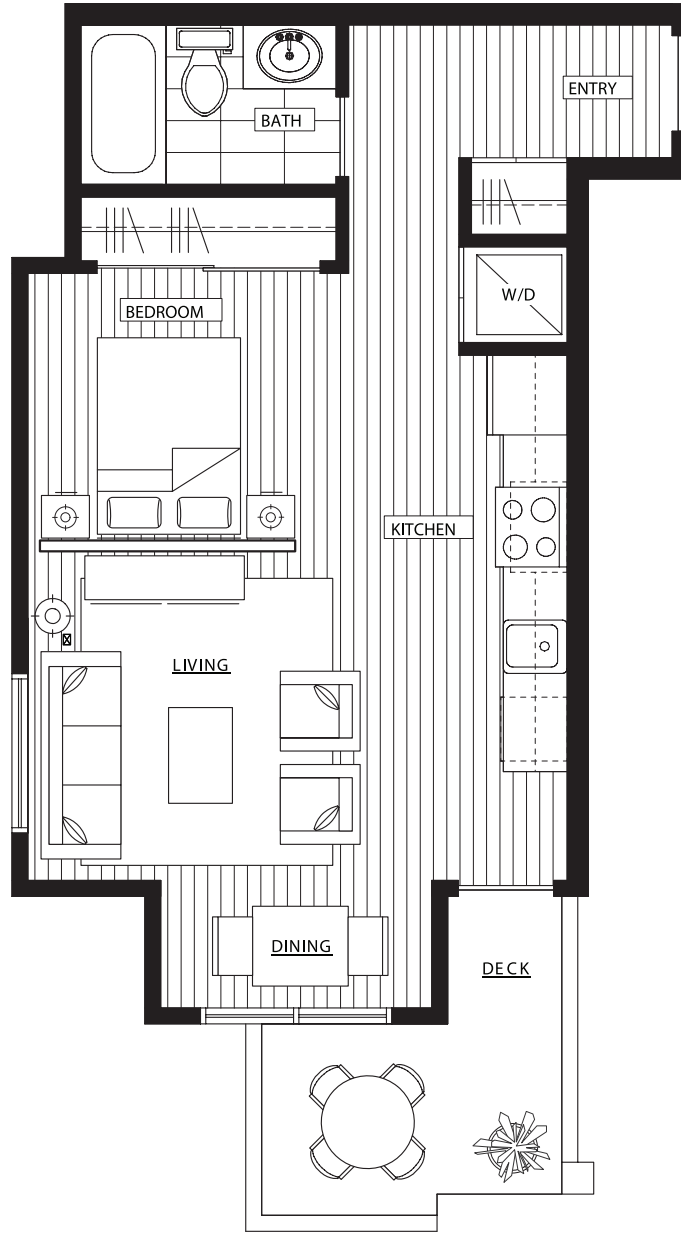

A2 Junior Suite

535 SQ. FT.

1 PARKING STALL
1 STORAGE

1st floor

2nd & 3rd floor

4th floor