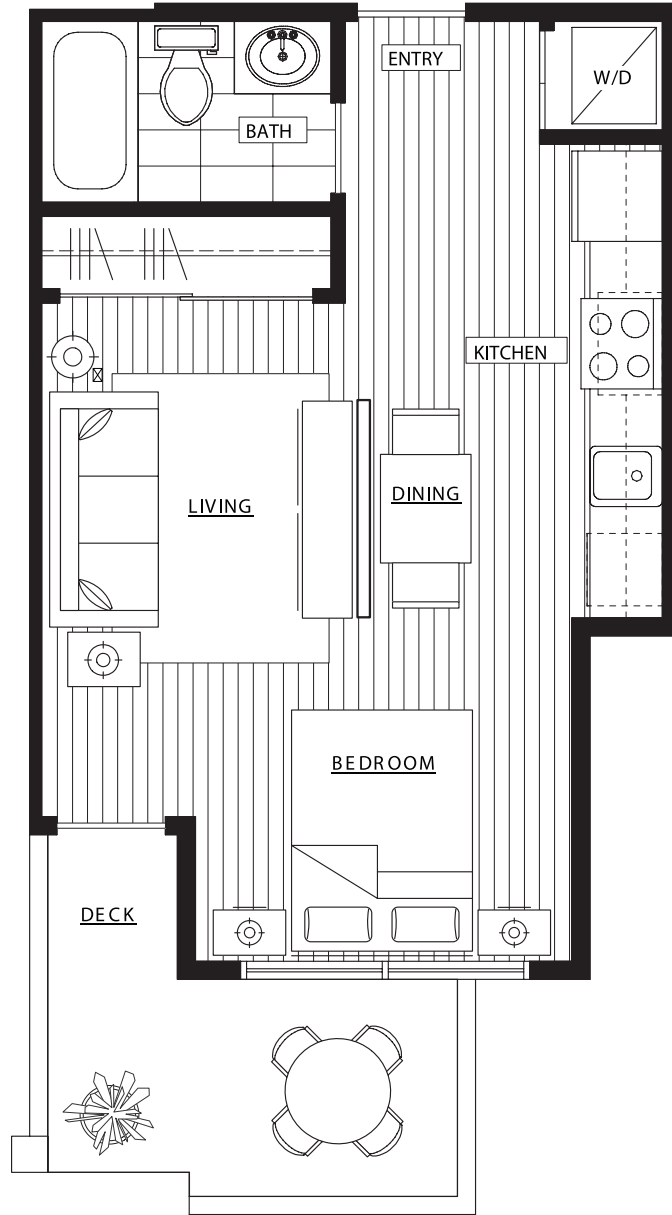

A1 Studio

437 SQ. FT.

1 PARKING STALL
1 STORAGE

1st floor

2nd & 3rd floor

4th floor